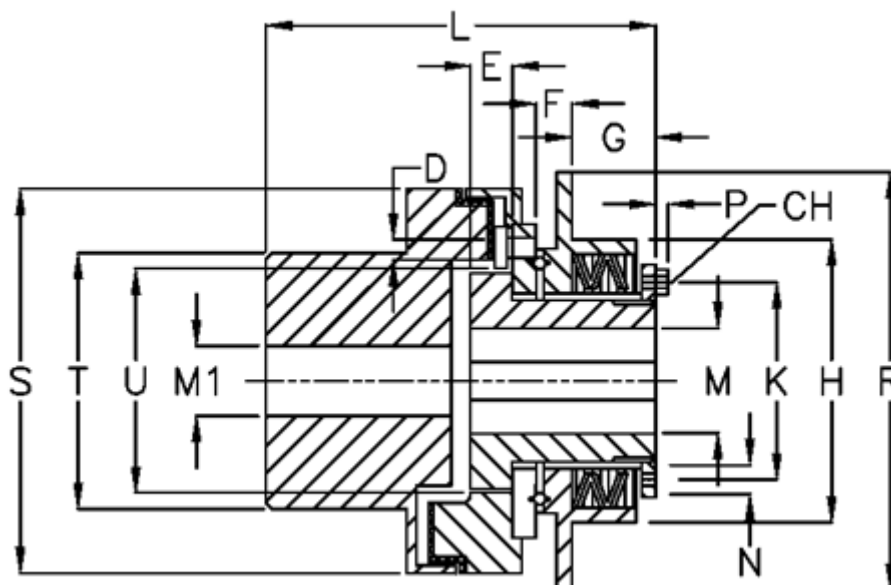

Article number: 46954534

Description: Safeguard mini G 45 LL

Measures

D	= 6xM6	L	= 155.0	U = 81
Disc spring mounting	= 3x2L	M1 max	= 60	
Disc spring version	= LL - heavy	M max	= 45	
E	= 22.0	M min	= 18	
F	= 8.0	P	= 4.0	
G	= 35.0	R	= 150	
H	= 114	S	= 128	
K	= 86	T	= 90	